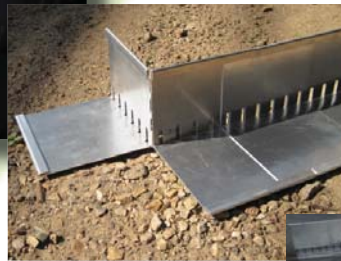

Get the SKOL Edge!
Ultra Clean Perimeter Edging

Green Roof Ultra Clean Edge
Superior Corrosive Resistant Aluminum Perimeter Edging

Multiple Metals
Multiple Gauges
Multiple Sizes

Edging -

Variable lengths per project spec – slotted for drainage or unslotted, hemmed to receive slide in joiners

Slide In Joiners -

6" length - slotted for drainage or unslotted, unhemmed, with notched corners for easy installation

Outside Corner -

12" lengths 90 degree angle

Inside Corner -

Angle is adjustable

Always arrives at job site skidded, neatly packed and stacked!

Get the SKOL Edge!

Ultra Clean Perimeter Edging

Technical Specifications

Material:

Mill finish Aluminum 3003 H 14 Grade
90% recycled content
(also available in galvanized or stainless steel)

Gauge:

.063 or 1/16", .080, .090, .100 available
Many gauges available in Kynar pre-finished colors